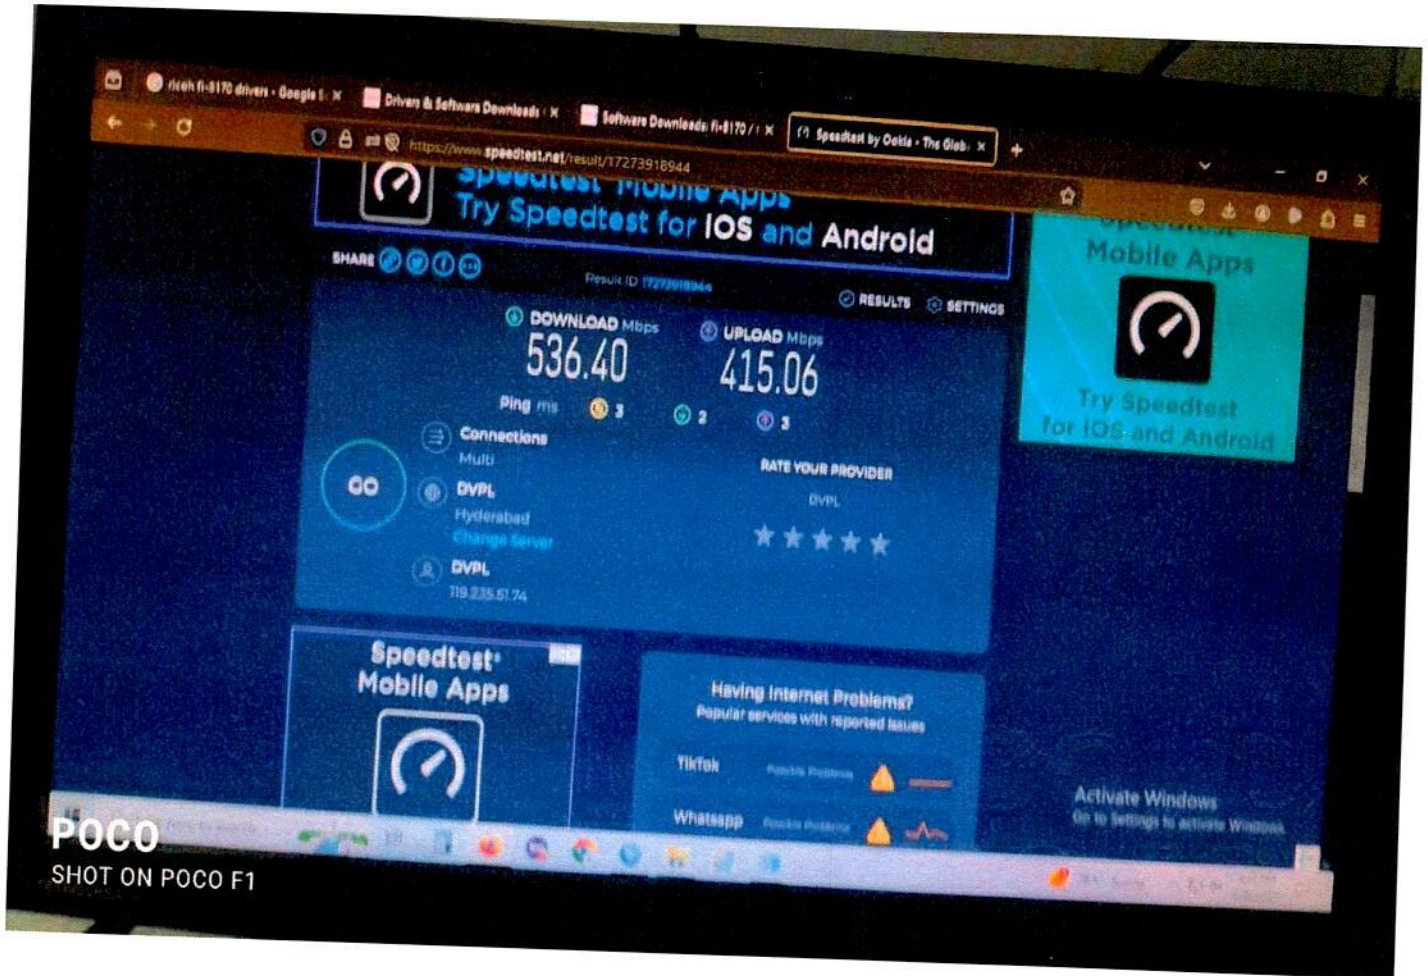

KASIREDDY NARAYA NREDDY COLLEGE OF ENGINEERING & RESEARCH.

(Approved by AICTE & Affiliated to JNTUH)

Abdullapur (V), Abdullapurmet (M), R.R Dist, 501505, Telangana, INDIA.

Email : principal@knrcer.ac.in ; website: www.knrcer.ac.in

INTERNET SPEED

PRINCIPAL
KASIREDDY NARAYA NREDDY COLLEGE
OF ENGINEERING & RESEARCH
Abdullapur (V), Abdullapurmet (M),
R.R. District-501 505.