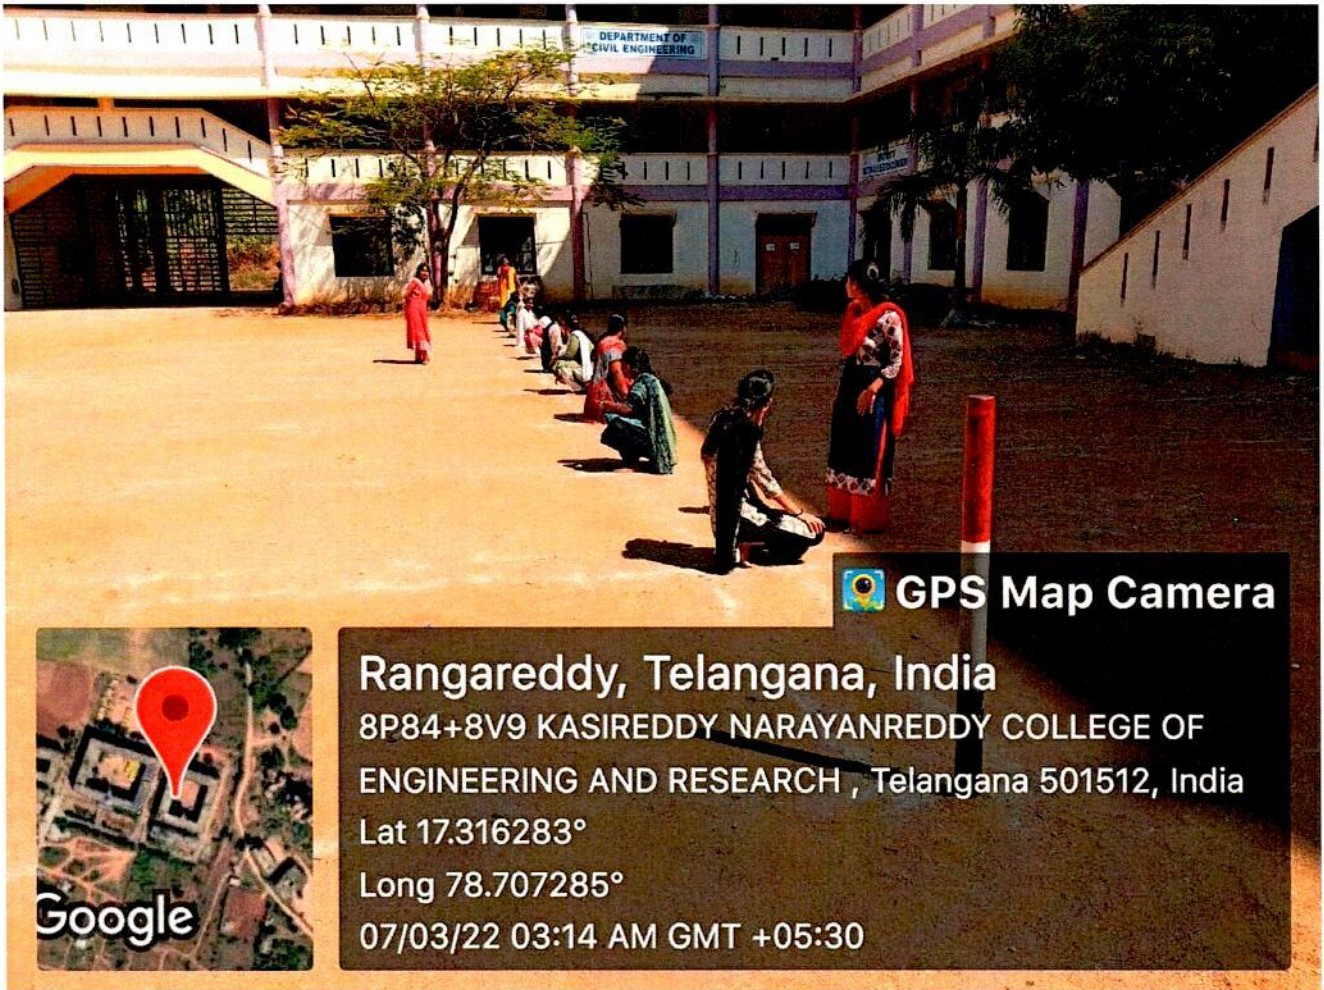

KASIREDDY NARAYANREDDY COLLEGE OF ENGINEERING & RESEARCH.

(Approved by AICTE & Affiliated to JNTUH)

Abdullapur (V), Abdullapurmet (M), R.R Dist, 501505, Telangana, INDIA.

Email : principal@knrcer.ac.in ; website: www.knrcer.ac.in

GPS Map Camera

Rangareddy, Telangana, India

8P84+8V9 KASIREDDY NARAYANREDDY COLLEGE OF

ENGINEERING AND RESEARCH , Telangana 501512, India

Lat 17.316283°

Long 78.707285°

07/03/22 03:14 AM GMT +05:30

KHO-KHO

KASIREDDY NARAYANREDDY COLLEGE
OF ENGINEERING AND RESEARCH
Abdullapur (V), R. R. Dist. (M).
R.R. District-501 505.